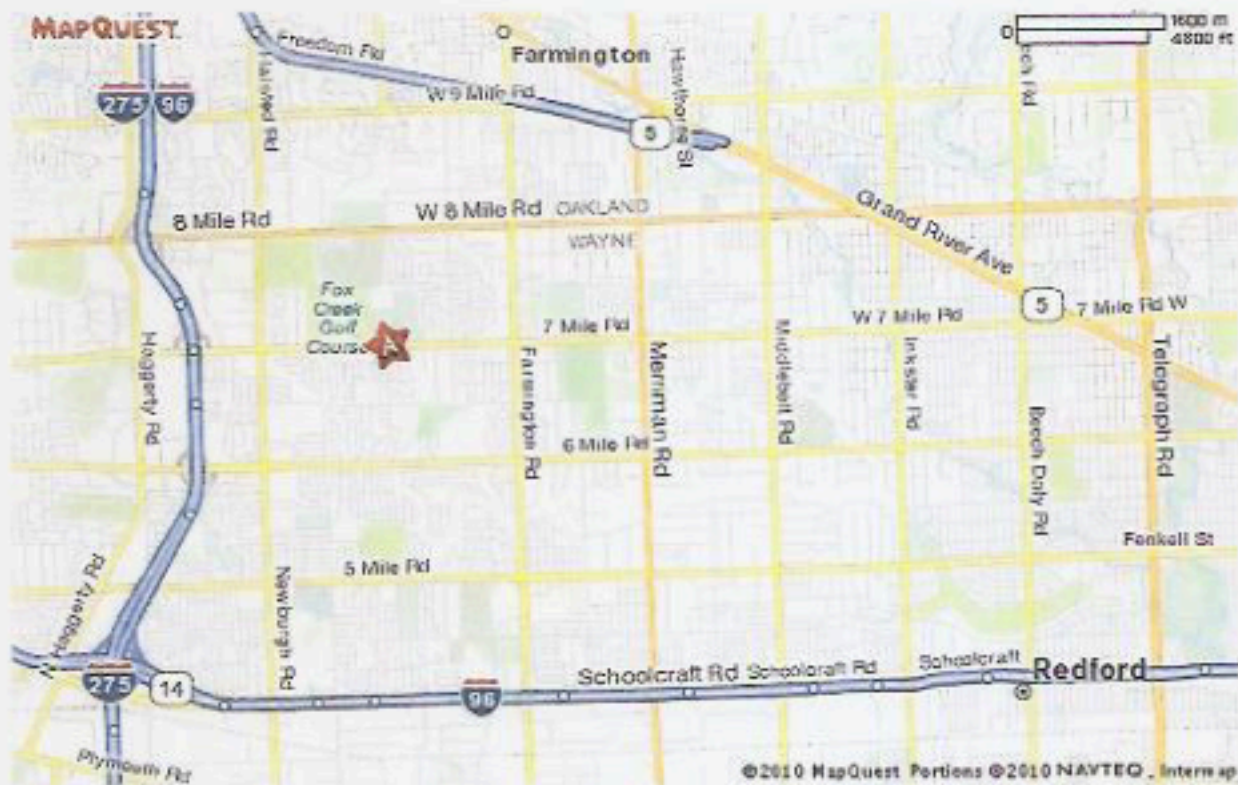

## Map of Bicentennial Park

35400 7 Mile Rd, Livonia, MI 48152

# Bicentennial Park

Livonia MI